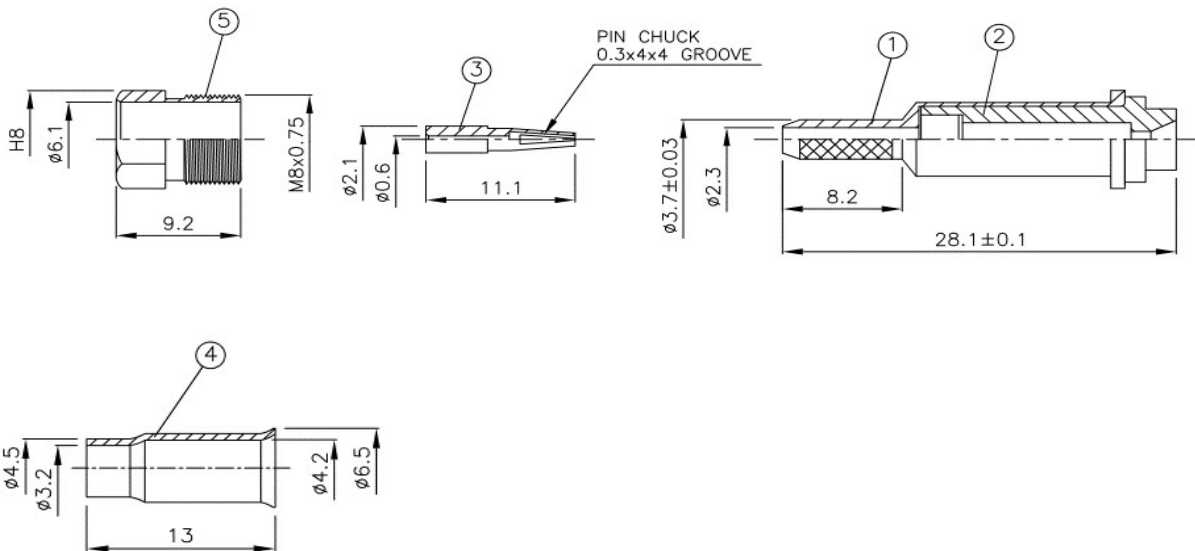

NI - 115

FME Stecker female / crimp RG174, RG316

(Recommended Stripping Dimension)

NO	DESCRIPTION	MATERIAL	Q'TY	FINISH
1	BODY	BRASS	1	NICKEL
2	INSULATION	DELIN	1	DELIN
3	PIN	BRASS	1	GOLD
4	RING	BRASS	1	NICKEL
5	NUT	BRASS	1	NICKEL