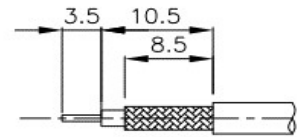

NI - 115

FME Stecker female / crimp RG174, RG316

(Recommended Stripping Dimension)

NO	DESCRIPTION	MATERIAL	Q'TY	FINISH
1	BODY	BRASS	1	NICKEL
2	INSULATION	DELIN	1	DELIN
3	PIN	BRASS	1	GOLD
4	RING	BRASS	1	NICKEL
5	NUT	BRASS	1	NICKEL